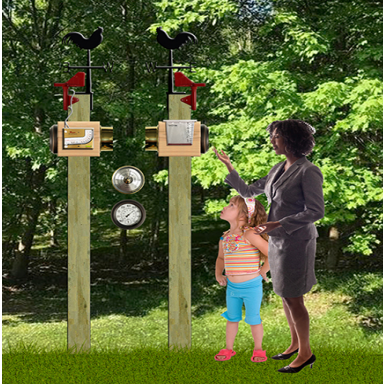

Weather Station

SSC-weather

Shipping Weight: 100 lbs

Shipping Dimensions: 72"L X 30"W X 10"H

Brand: Natural Playgrounds Company

Toxicity: child friendly wood preservative

Age Appropriateness: all ages

Our fabulous, easy-to-read Weather Station has 6 very good sensors that collect data related to the weather and environment.

What better way to get the children involved in the environment around them? If they see the numbers and measurements, and you teach them how to take notes about what's happening hour-to-hour, or day-to-day, they will begin to understand the relationships between the varying measurements!

Once they understand that, they'll be able to make their own weather forecasts!

How cool is that??!!

The image shows two opposite sides, and between the two posts are the round instruments (the thermometer and the barometer) that are on the other sides of the wooden box wrapping the post.

Types of Sensors

The following measurement devices are included with the Natural Playgrounds Weather Station:

Thermometer - Measures air temperature in degrees.

Hygrometer - Measures relative humidity (percentage of water in the air) which influences rainfall, fog, dew point, and heat index.

Barometer - Measures the weight of the air above you. It changes with the temperature.

Anemometer - Measures how fast the wind is blowing, or wind speed. This is a very accurate instrument, not a cheesy play toy :)

Weather Vane - Shows which direction the wind is blowing (also Wind Vane).

Rain Gauge - Measures the amount of rain that falls to the ground.

The instruments are made for outdoor use and are fastened a wooden box wrapped around the 6x6 post which can be buried at any height that matches the age group. (Please specify the age group.)